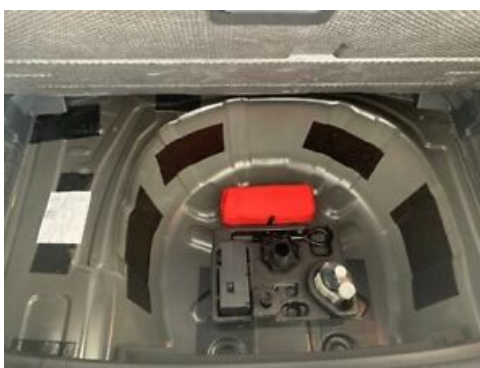

Volkswagen Polo Comfort 1.0 TSI NAVI SHZ APP-CONNECT KLIMA

Kontakt

Autohaus HEISE
Heidestraße 75
06842 Dessau-Roßlau

Tel.: 0340 8701-0
E-Mail:
info@autohaus-heise.de