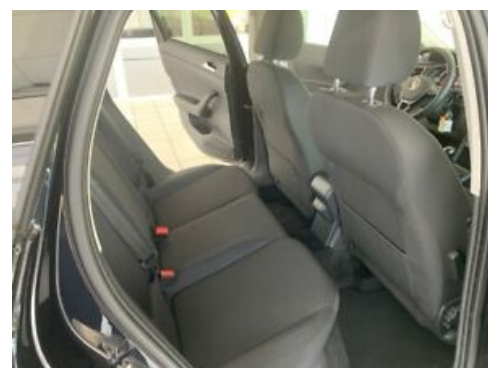

Volkswagen Polo Comfort 1.0 TSI NAVI SHZ APP-CONNECT KLIMA

Kontakt

Autohaus HEISE
Heidestraße 75
06842 Dessau-Roßlau

Tel.: 0340 8701-0
E-Mail:
info@autohaus-heise.de